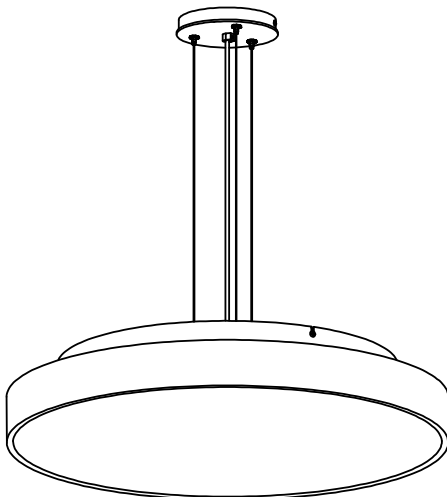

Mounting

CE	Center canopy
----	---------------

Power Cable⁷

CC	Clear insulated cable (standard)
WC	White cable
BC	Black cable

Notes

- 1 Nominal lumens value specified
- 2 Linear LED board, constant voltage 24 Volt
- 3 90+ CRI standard
- 4 Remote driver for 15" and 18" sizes
- 5 Integral or remote driver for 22", 25", 30" and 36" sizes
- 6 Canopy finish matches housing
- 7 96" standard cable length

Example fixture number:

1520 - P - 25 - L - 30 - U - ID - S - SW - SW - 19 - CE - CC

Aura

PENDANT

Aura is best used as workspace task lighting and general room illumination. Direct lighting with an indirectly illuminated ring of light around the fixture. By combining different luminaire diameters in staggered suspension heights, large-area, creative lighting solutions can be achieved.

Size	
15	15.6" [396mm]
18	18.6" [472mm]
22	22.6" [574mm]
25	25.6" [651mm]
30	30.0" [763mm]
36	36.0" [915mm]
Custom	

* 65mm bottom diffuser profile

Aura

PENDANT

SPECIFICATION SHEET

Aura

Center canopy
5.9" [150mm] Dia. x 0.9" [22mm] deep

Fixture mounts directly to 4" octagon
box - supplied and installed by others