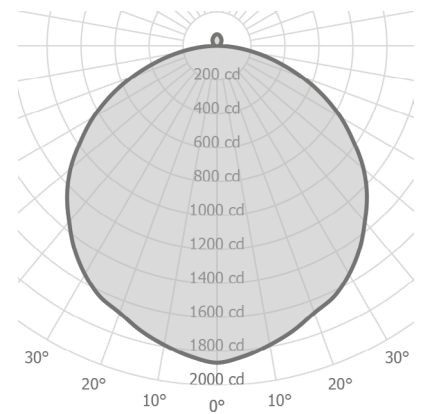

Example fixture number:

1520 - P - 25 - L - 30 - U - ID - S - SW - SW - 19 - CE - CC