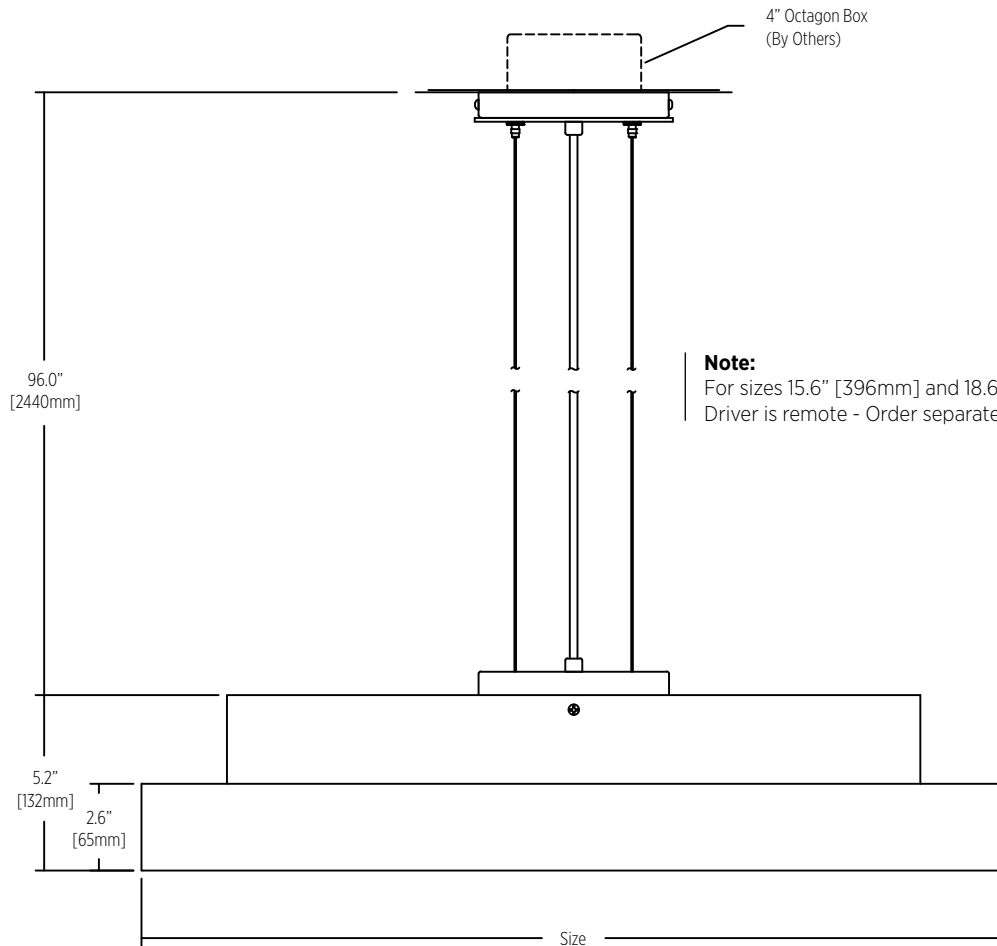

Mounting

CE	Center canopy
----	---------------

Power Cable⁷

CC	Clear insulated cable (standard)
WC	White cable
BC	Black cable

Notes

- 1 Nominal lumens value specified
- 2 Linear LED board, constant voltage 24 Volt
- 3 90+ CRI standard
- 4 Remote driver for 15" and 18" sizes
- 5 Integral or remote driver for 22", 25", 30" and 36" sizes
- 6 Canopy finish matches housing
- 7 96" standard cable length

Example fixture number:

1520 - P - 25 - L - 30 - U - ID - S - SW - SW - 19 - CE - CC

Aura

PENDANT

Aura is best used as workspace task lighting and general room illumination. Direct lighting with an indirectly illuminated ring of light around the fixture. By combining different luminaire diameters in staggered suspension heights, large-area, creative lighting solutions can be achieved.

Size	
15	15.6" [396mm]
18	18.6" [472mm]
22	22.6" [574mm]
25	25.6" [651mm]
30	30.0" [763mm]
36	36.0" [915mm]
Custom	

* 65mm bottom diffuser profile

Aura

PENDANT

SPECIFICATION SHEET

Aura

Center canopy
5.9" [150mm] Dia. x 0.9" [22mm] deep

Fixture mounts directly to 4" octagon
box - supplied and installed by others